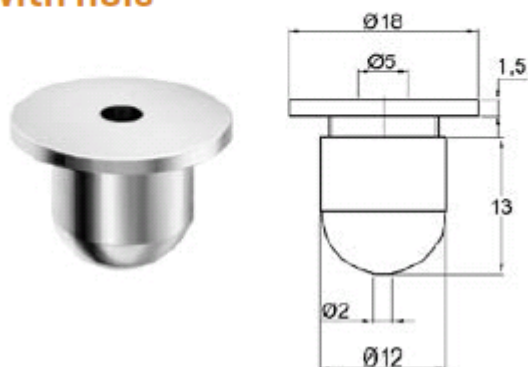

LT 2010.1002

Spherical ceiling attachment with hole

- M10 x 1
- Chrome plated