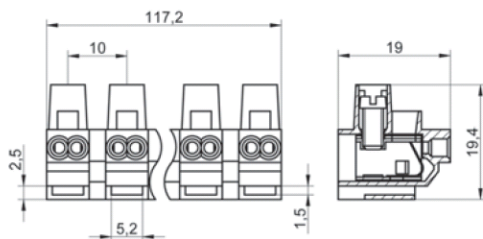

# TEKOX

Since 1976

MADE IN SPAIN

2100

SOLID CABLE

STRANDED CABLE

2,5 mm<sup>2</sup> / 1 mm<sup>2</sup>

2 x 1,5 mm<sup>2</sup> / 0,75 mm<sup>2</sup>

200 pcs.  
437x171x117 mm

6,8 Kg

M 3

12 ways

Voltage  
450V

Current rating  
24A

110°C