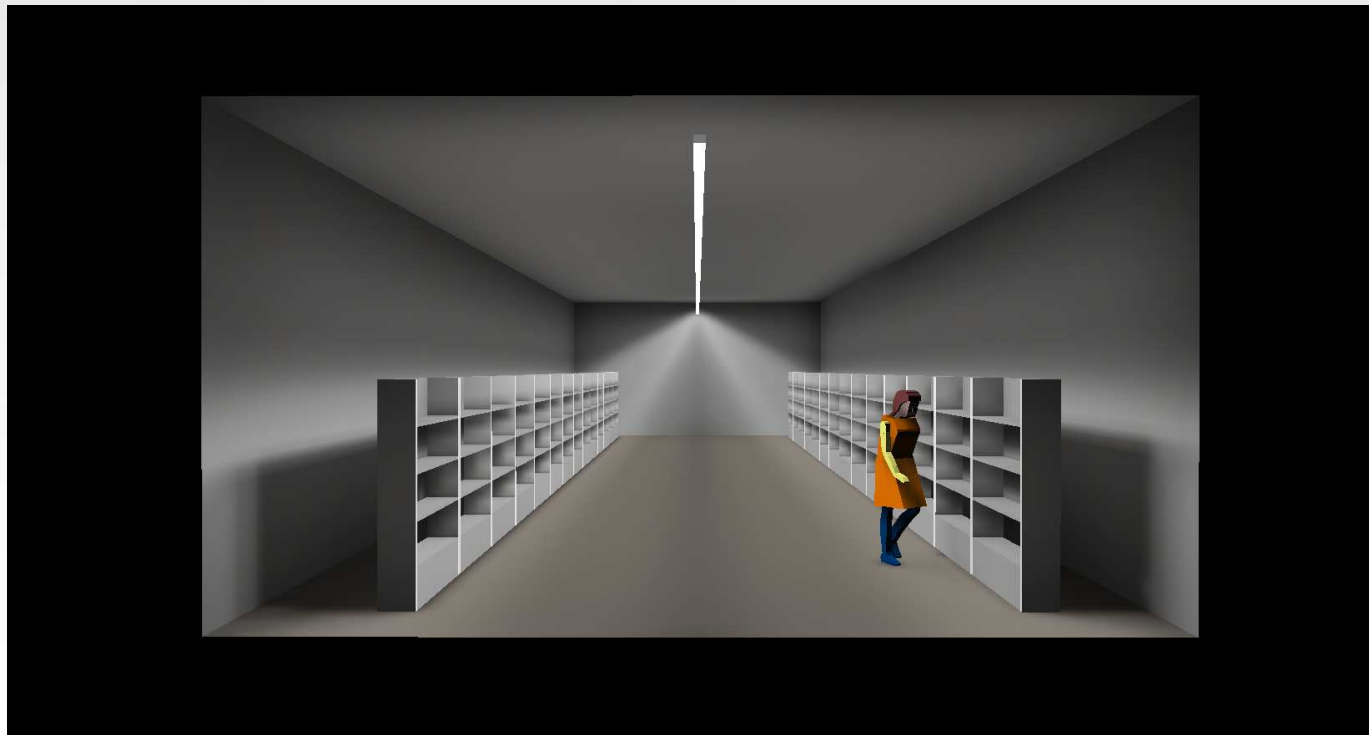

Evolving solutions

reflect+A™

Batwing

reflect+ATM
line

Batwing

Property of Almeco Group – duplication prohibited

Dimension

LINE2001-01 – 82 x 54 x 571 mm
 LINE2004-01 – 82 x 54 x 1141 mm
 LINE2005-01 – 82 x 54 x 1425 mm

Material V98127

Bright Diffuse aluminum

LED

Zhaga Book 7
 Philips Fortimo 2ft 2200
 (measured cod. LHC1-5080-1211)
 Flux: 2200 lm

Projection on the floor

Projection on shelves surface

reflect+ATM
line

Batwing

Property of Almeco Group – duplication prohibited

Installation scheme: h luminaires = 3,5m - h shelves = 1,8m - corridor = 5m

reflect+ATM line

Batwing

Property of Almeco Group – duplication prohibited

reflect+ATM line