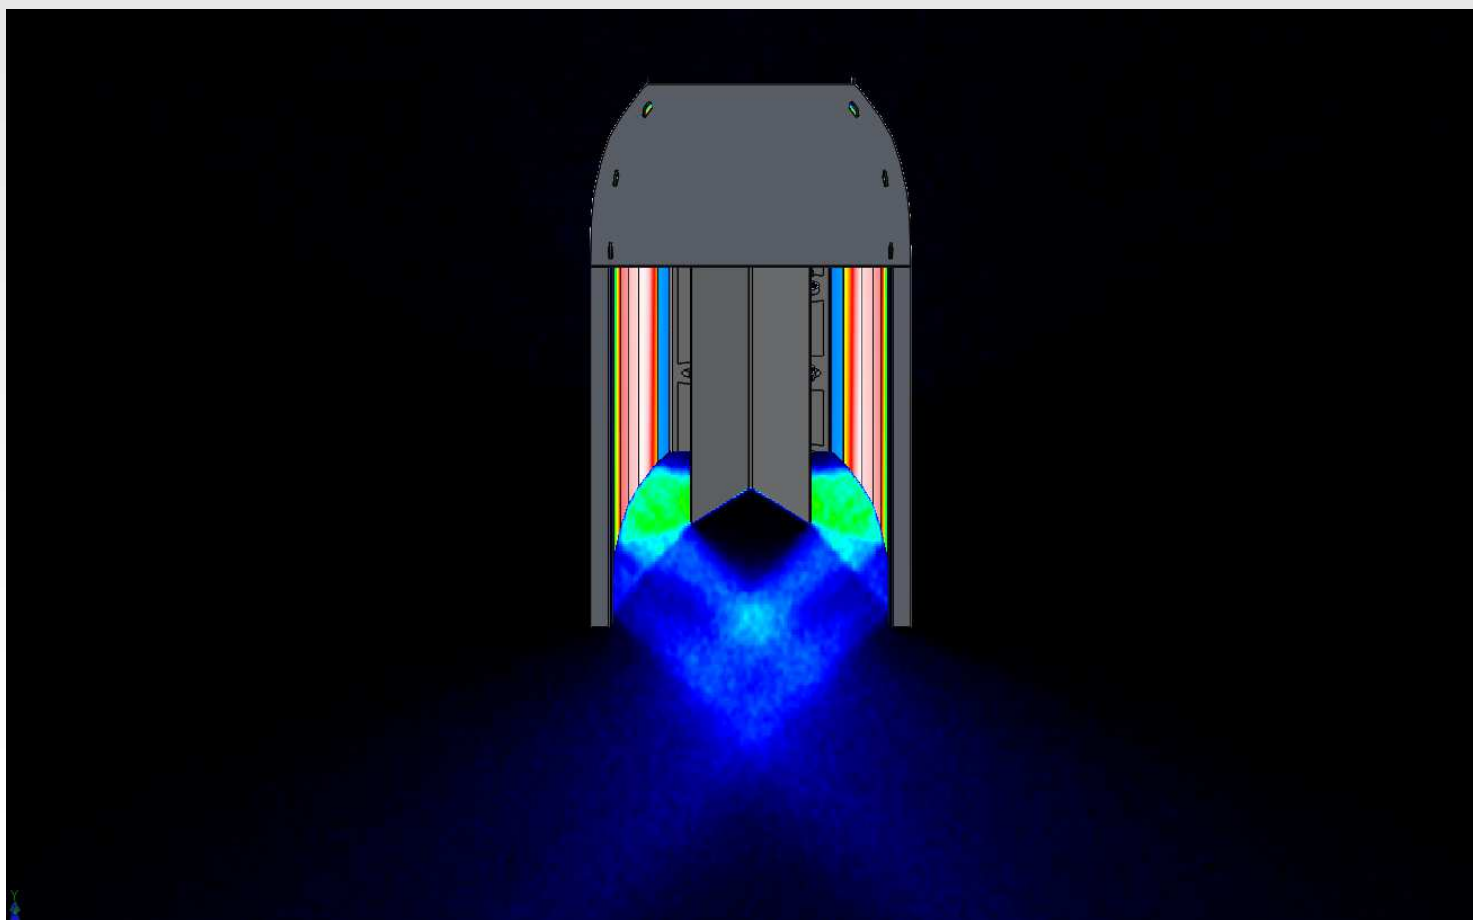

Evolving solutions

reflect+A™

Batwing

reflect+ATM
line

Batwing

Property of Almeco Group – duplication prohibited

Dimension

LINE2001-01 – 82 x 54 x 571 mm
 LINE2004-01 – 82 x 54 x 1141 mm
 LINE2005-01 – 82 x 54 x 1425 mm

Material V98127

Bright Diffuse aluminum

LED

Zhaga Book 7
 Philips Fortimo 2ft 2200
 (measured cod. LHC1-5080-1211)
 Flux: 2200 lm

Projection on the floor

Projection on shelves surface

reflect+ATM
line

Batwing

Property of Almeco Group – duplication prohibited

Installation scheme: h luminaires = 3,5m - h shelves = 1,8m - corridor = 5m

reflect+ATM line

Batwing

Property of Almeco Group – duplication prohibited

reflect+ATM line