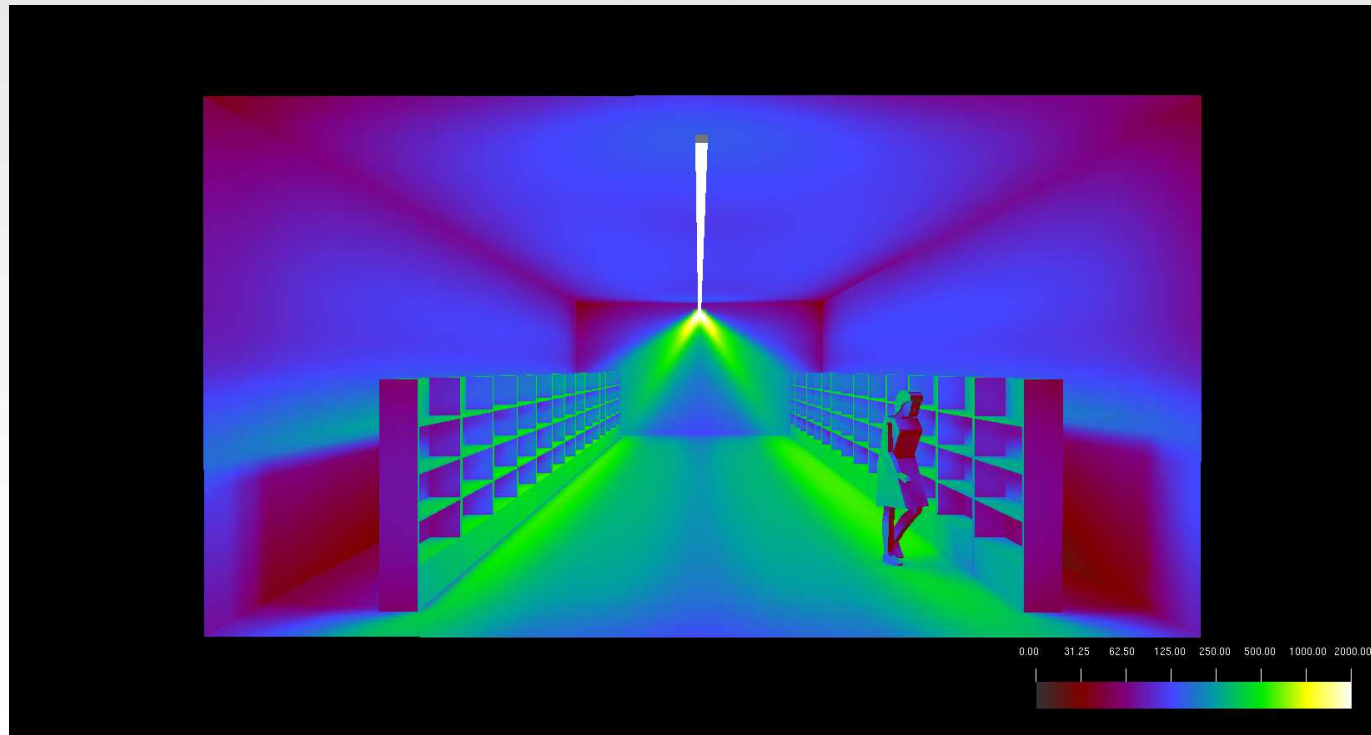

Property of Almeco Group – duplication prohibited

Installation scheme: h luminaires = 3,5m - h shelves = 1,8m - corridor = 5m

reflect+ATM line

Batwing

Property of Almeco Group – duplication prohibited

reflect+ATM line