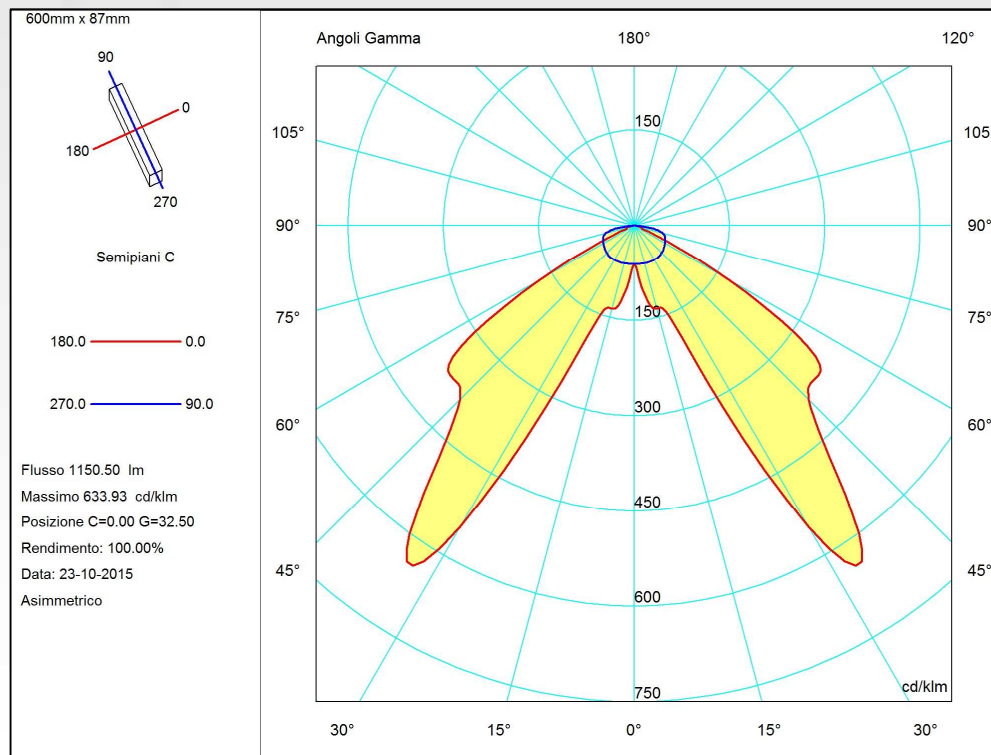

Evolving solutions

reflect+A™

Batwing

reflect+ATM
line

Batwing

Property of Almeco Group – duplication prohibited

Dimension

LINE2001-01 – 82 x 54 x 571 mm
 LINE2004-01 – 82 x 54 x 1141 mm
 LINE2005-01 – 82 x 54 x 1425 mm

Material V98127

Bright Diffuse aluminum

LED

Zhaga Book 7
 Philips Fortimo 2ft 2200
 (measured cod. LHC1-5080-1211)
 Flux: 2200 lm

Projection on the floor

Projection on shelves surface

reflect+ATM
line

Batwing