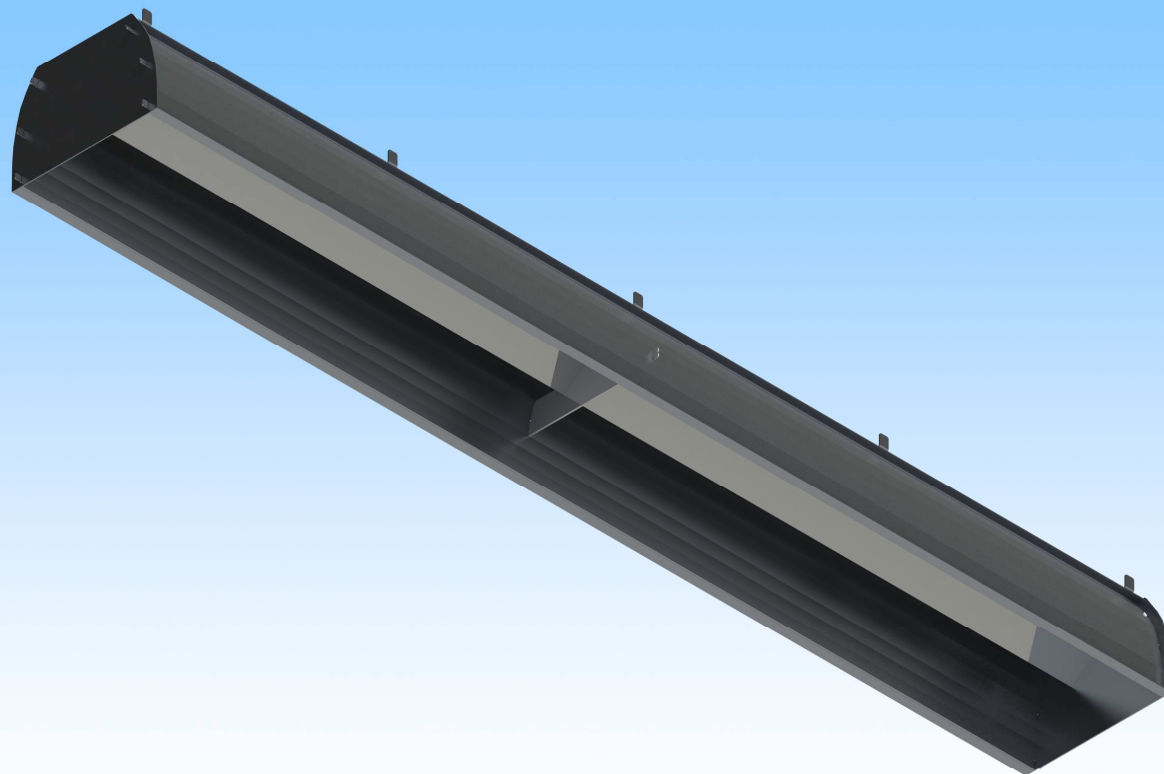

Evolving solutions

reflect+A™

Batwing

reflect+ATM
line

Batwing

Property of Almeco Group – duplication prohibited

Dimension

LINE2001-01 – 82 x 54 x 571 mm
 LINE2004-01 – 82 x 54 x 1141 mm
 LINE2005-01 – 82 x 54 x 1425 mm

Material V98127

Bright Diffuse aluminum

LED

Zhaga Book 7
 Philips Fortimo 2ft 2200
 (measured cod. LHC1-5080-1211)
 Flux: 2200 lm

Projection on the floor

Projection on shelves surface

reflect+ATM
line

Batwing

Property of Almeco Group – duplication prohibited

Installation scheme: h luminaires = 3,5m - h shelves = 1,8m - corridor = 5m

reflect+ATM line

Batwing

Property of Almeco Group – duplication prohibited

reflect+ATM line