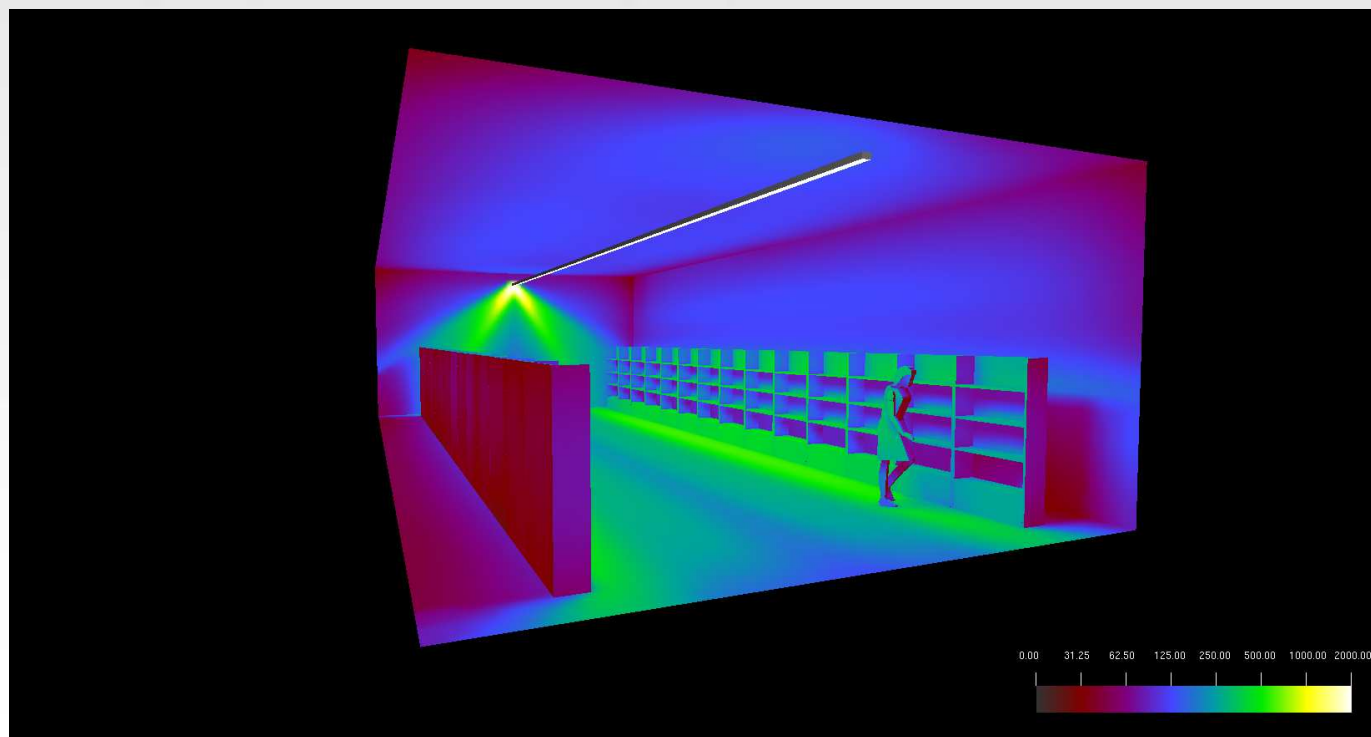

reflect+A^{TM} line

Batwing

Property of Almeco Group – duplication prohibited