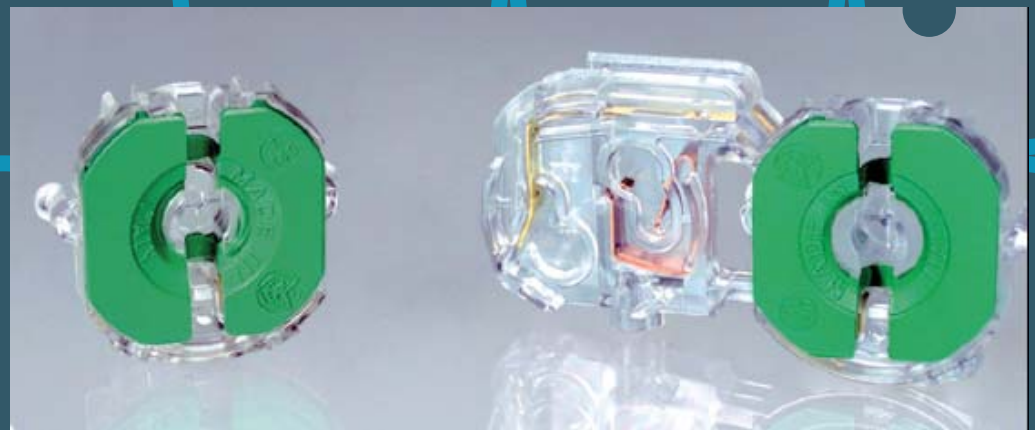

A.A.G. Stucchi: The Power of Transparency

Green is the clear choice

Lighting Australia is pleased to introduce the latest advances in G13 and G5 lampholder design from A.A.G. Stucchi featuring transparent polycarbonate and new G13 3000 Series 2-part construction. The signature A.A.G. Stucchi green lampholder rotor now associated with transparent polycarbonate heralds a new generation of smarter, more efficient lighting components and makes green the clear choice for progressive luminaire design and manufacture.

Transparency: Benefits at a glance

	Existing G13 and G5 series (white polycarbonate)	New TR G13 and G5 series (transparent polycarbonate)
Body thermoplastic material	White PC	Transparent PC
Eco-friendly	X	✓
No black spots	X	✓
More effective quality control	X	✓
Visual check of wiring	X	✓
Easier set-up of automatic wiring machines	X	✓
Aesthetics	X	✓

New 3000 Series: Benefits at a glance

	Existing G13 (white polycarbonate)	New 3000 series (transparent polycarbonate)
Body thermoplastic material	White PC	Transparent PC
Rated current and voltage	2A-250V	2A-500V
ENEC Approval	T130, Tm110	T140, Tm110
Only 2 plastic components	X	✓
Complete series with Top Test	X	✓
"Click and visual" system	X	✓
Transparency benefits	X	✓